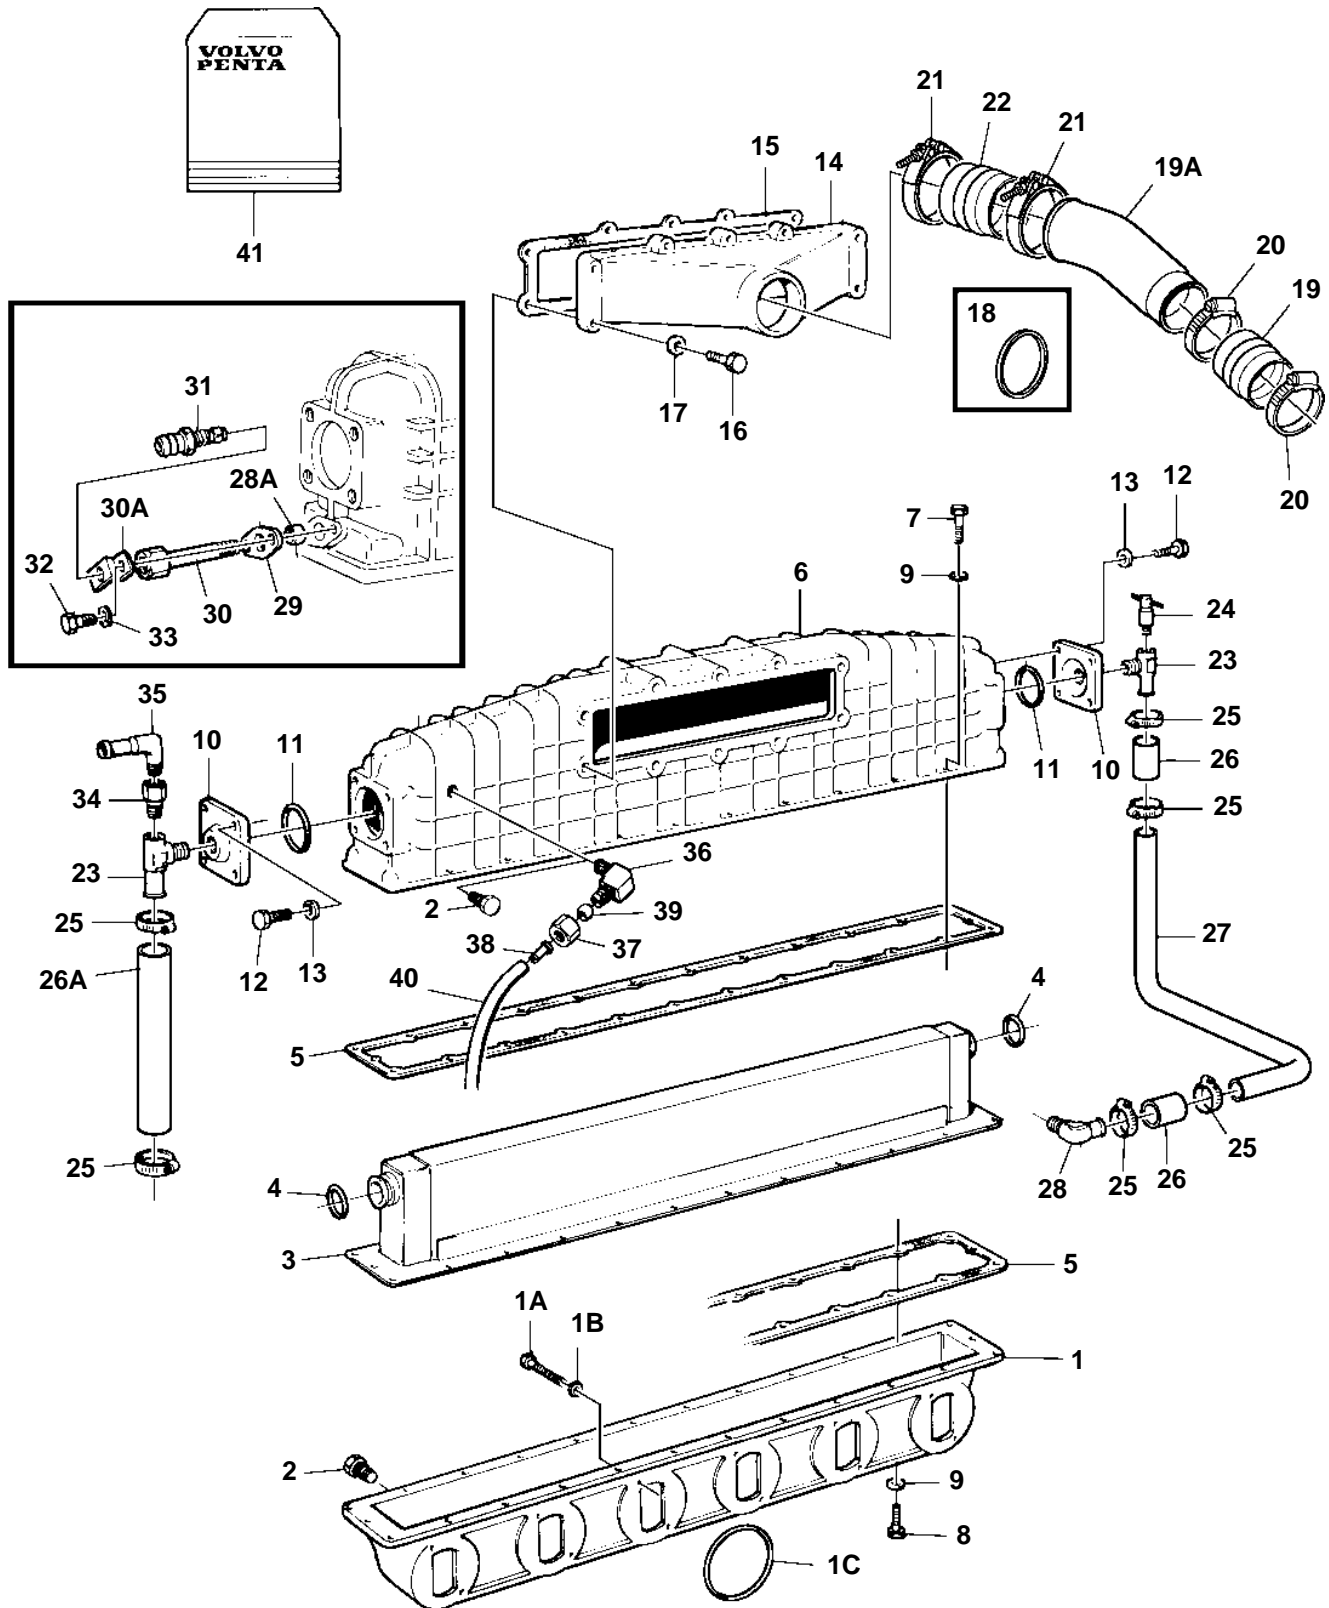

TWD1031VE

TWD1031VE

REF	PART NO.	QTY	DESCRIPTION	SEE SEC.	NOTES
1	847675	1	Inlet pipe, incl. starter element		REPL BY 3828544
	3828544	1	Inlet pipe		
				7862	
1A	955531	3	Screw		L=89mm
1	955533	2	Screw		L=102mm
	959793	5	Screw		L=114mm
	959796	2	Screw		L=152mm
1B	941907	12	Spring washer		
1C	469829	6	Rubber cushion		Included in gasket kit 876025 for induction manifold+intercooler.
2	479979	3	Plug		
3	866457	1	Intercooler		
4	425695	2	O-ring		Included in gasket kit 876025 for induction manifold+intercooler.
5	3979052	2	Gasket		Included in gasket kit 876025 for induction manifold+intercooler., (469661)
6	11032229	1	Inlet pipe		(424802)
7	956572	10	Screw		
8	940186	16	Screw		
9	941907	26	Spring washer		Included in gasket kit 876025 for induction manifold+intercooler.
10	4778372	2	Flange		
11	925094	2	O-ring		Included in gasket kit 876025 for induction manifold+intercooler.
12	955525	8	Screw		
13	955894	8	Washer		Included in gasket kit 876025 for induction manifold+intercooler.
14	469659	1	Tube		
15	469662	1	Gasket		Included in gasket kit 876025 for induction manifold+intercooler.
16	940161	10	Screw		
17	955894	10	Washer		Included in gasket kit 876025 for induction manifold+intercooler.
18	469508	1	Sealing ring		I.D=64mm, Included in gasket kit 876025 for induction manifold+intercooler.
19	3832458	1	Hose		
19A	3831419	1	Connection pipe		For turbo mounted low.
20	865575	2	Hose clamp		
21	1544731	2	Hose clamp		
22	865127	1	Hose		
23	943516	2	Elbow nipple		
24	82744	1	Tap		
25	943474	6	Hose clamp		
26	943369	X	Hose		L=2x75mm
26A	943369	X	Hose, therm. housing		L=130mm
27	847435	1	Tube		
28	467716	1	Elbow nipple, cylinder block		
28A	3825051	1	Sealing ring		
29	3825050	1	Flange		
30	3825067	1	Tap		
30A	11031112	1	Lock plate		
31	947893	1	Drain cock		(966723)
32	955513	2	Screw		
33	949607	2	Spring washer		
34	862109	1	Nipple, air venting		
35	479953	1	Elbow nipple, air venting		
36		1	Fitting, smoke limiter	3149	
37		1	Cap nut, smoke limiter	3149	
38		1	Sleeve, smoke limiter	3149	
39		1	Fitting, smoke limiter	3149	
40		X	Plastic pipe, smoke limiter	3149	
41	876025	1			
	876703	1			SEE GROUP 99